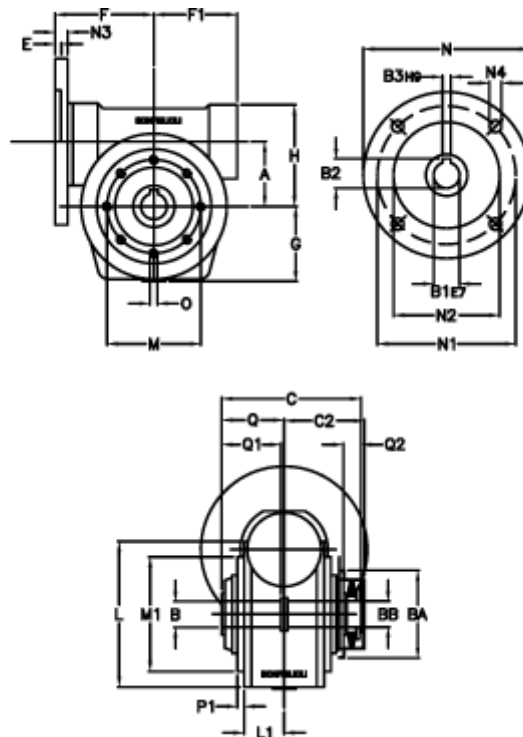

Article number: 390204402072316

Description: Worm Gear with Torque Limiter  
VF 44-L1-P-20-P63B14

## Measures

a = 44.60	C2 = 48	L1 = 35.0	O = M6x8
B = 18	Description = VF 44P-xx-63B14	m = 65	P1 = 2.0
B1 E7 = 11	E = 2.0	M1 = 50	Q = 32.0
B2 = 12.8	F = 65	N = 90	Q1 = 32
B3 H9 = 4	F1 = 54	N1 = 75	Q2 = 12
BA = 40	g = 51	N2 = 60	
BB H7 = 11	H = 71.0	N3 = 8.0	
C = 79	L = 80.0	N4 = 5,5	